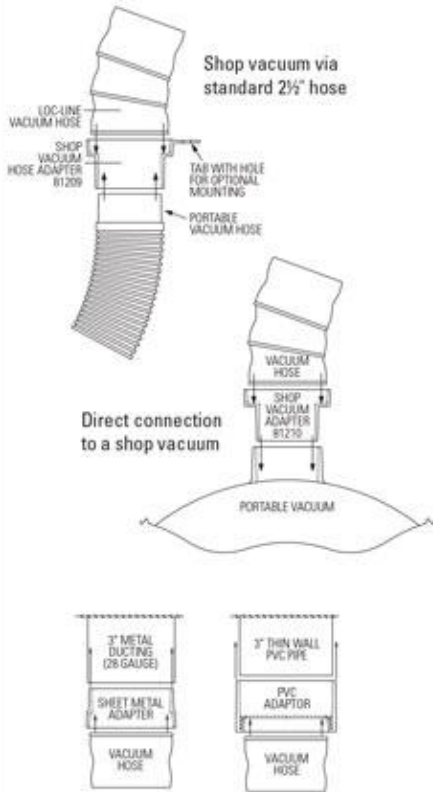

#### TAPERED OVAL NOZZLE

- 81305AS** ■  
(1) Anti-Static Oval Nozzle
- 89325AS** ■  
(10) Anti-Static  
Oval Nozzles

#### 2 1/2" SLIDE VALVE

- 81308AS** ■  
(1) Anti-Static Slide Valve
- 89328AS** ■  
(10) Anti-Static Slide Valves

#### 3" SHEET METAL DUCT ADAPTER

- 81307AS** ■  
(1) Anti-Static Metal  
Duct Adapter
- 89327AS** ■  
(10) Anti-Static Metal  
Duct Adapters

**TECH SPECS**

Hose connects to 3" metal duct or PVC pipe using Loc-Line adapters